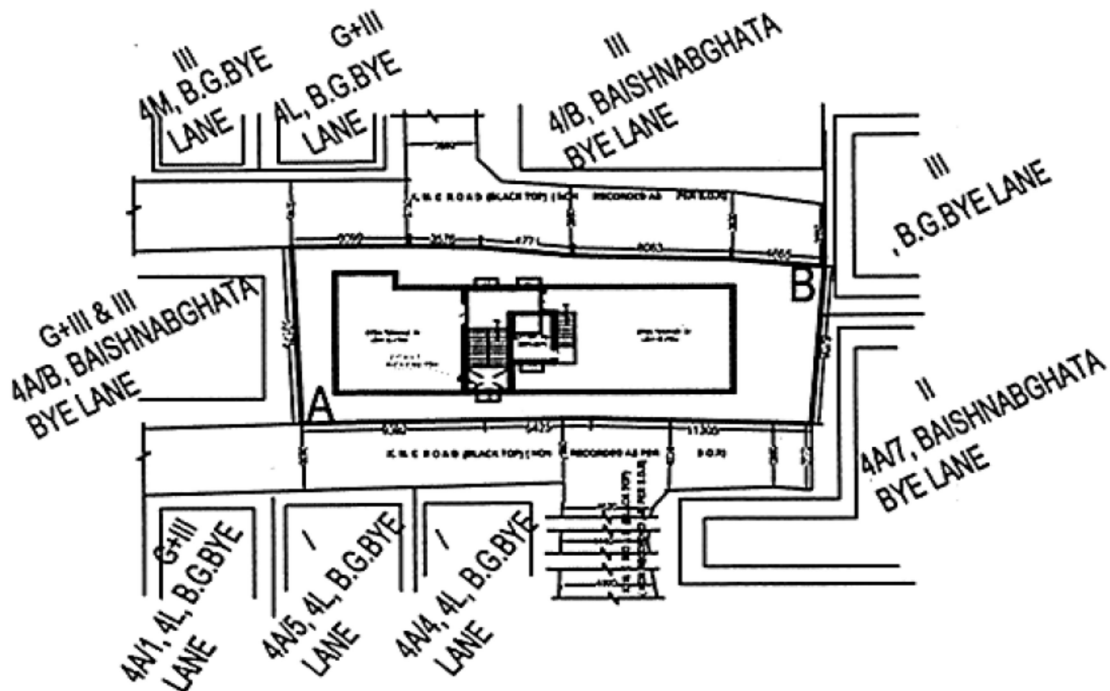

## Location Map - SREE KRISHNA APARTMENT

4A, BAISHNABGHATA BYE LANE, Kolkata - 700047

Under KMC Ward No. 100, Borough - X, WB, India

Latitude: 22.470552, Longitude: 88.3719703

## SITE PLAN

SCALE : 1:600

For Concord Construction

Ajay K. Chanda,

Proprietor